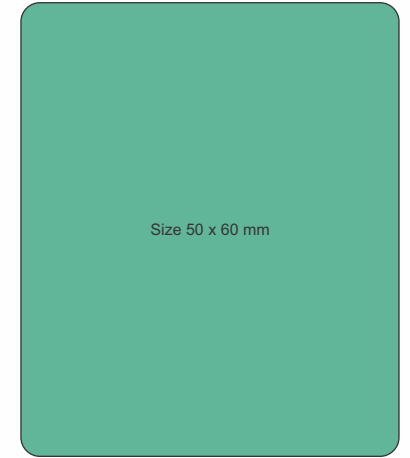

GF 9064 | Neon Cyan